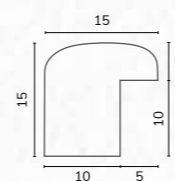

M02418 1/2" Deep rebate painted grey rain

A167