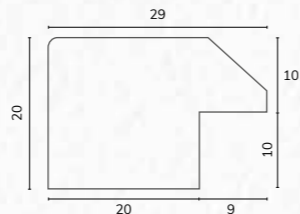

M02686 1 3/8" Flat painted grey with lip