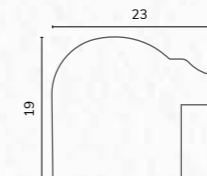

C2490
C2492
C2493
C2494

B1501

C2324

B1320

A016

B1187

B1212

C2203

C2050

B1038