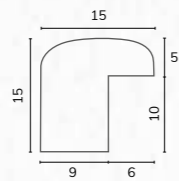

E4564 3/4" Washed dark grey deep rebate stepped gold edge