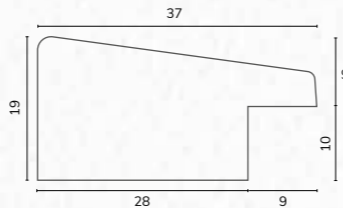

B1155 1/2" Sloped back / gold sight

B1155

B1760

B1760 1" Black bevel silver lip

C2194

D3703

C2194 1" Bevelled distressed black / silver

D3703 1 3/8" Bevelled distressed black / silver