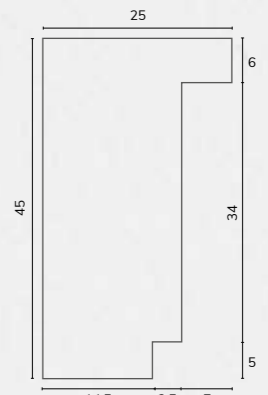

ONLINE

M01966 2" Flat painted white

M01966

WF064 7/8" Painted white bullnose slip

WF064

WF141 7/8" Flat painted white deep rebate

WF141

M01947