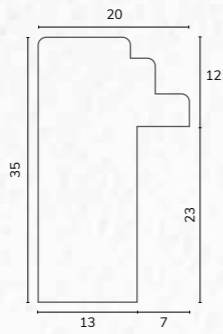

A099 1/2" Blue cushion

B1143 7/8" Blue cushion