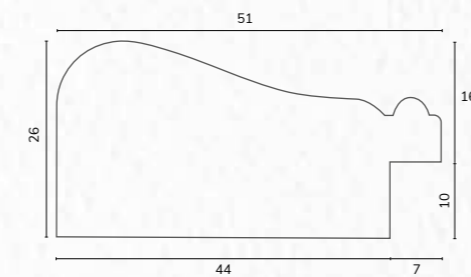

M04639

B1553

C2822 1" Distressed black scoop gold bead edge

C2822

D3561

A007 1/2" Black hockey gold sight

A023 1/2" Black hogarth

C2042 3/4" Black hogarth