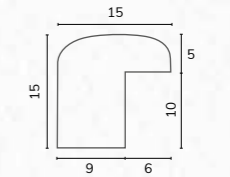

B1902
B1923

A170