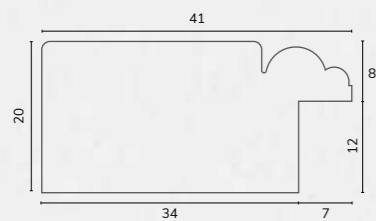

D3679 1 5/8" Flat grey / white driftwood effect