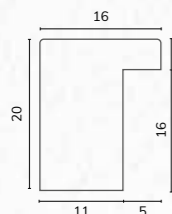

B1954 3/4" Flat light grey veneer deep rebate

A261