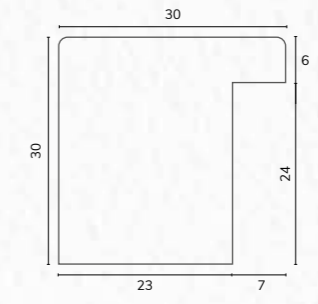

C2751

M04390