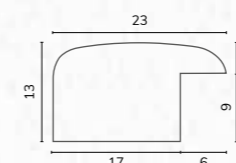

D3815

NEW D3815 3/4" Smoked lime walnut colour deep rebate

D3816

NEW D3816 3/4" Smoked lime walnut colour extra deep rebate

A096 1/2" Dark brown cushion

A096

B1140

B1140 7/8" Dark brown cushion