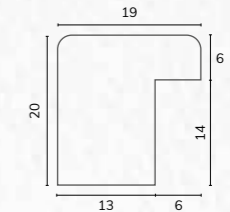

E4563 3/4" Washed light green deep rebate stepped gold edge

C2325 3/4" Flat green hessian texture