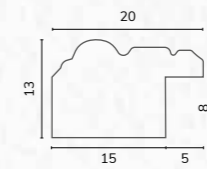

D3808

B1320