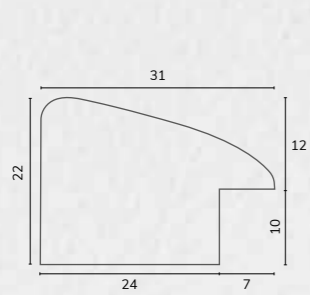

B1979 1 3/4" White tray moulding

C2027