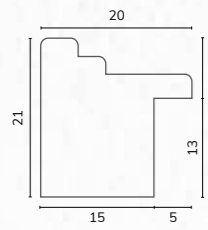

B1925

A099 1/2" Blue cushion

B1143 7/8" Blue cushion