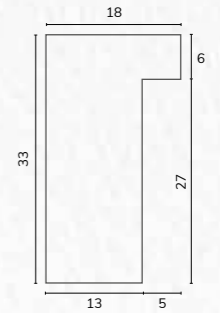

A207

ORDER

ONLINE

B1957 3/4" Flat charcoal veneer deep rebate