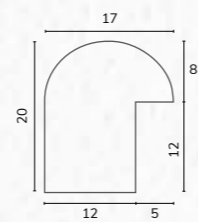

B1111

B1277