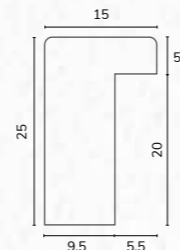

E4526 1 1/2" Square grained black

M02411