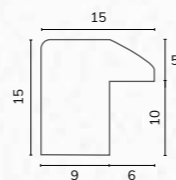

C2326
C2328