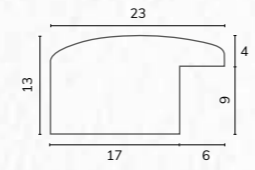

M03517 1/2" Metallic dark grey cushion

M03505 7/8" Metallic dark grey cushion

M03505

G6122

NEW G6122 1 3/8" Bright stepped pewter scoop

C2751 3/4" Burnished silver leaf effect

C2751

M04386 7/8" Square brushed pewter