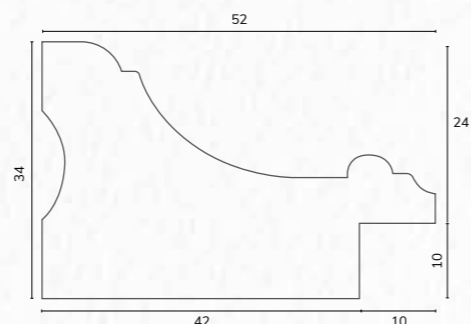

M02707 2" Flat painted truffle

M02707

M02644 2" Painted truffle scoop

M02644

M02694 L shape painted truffle 30mm deep

M02694

D3799
D3802

D3799 1 1/2" Washed dark brown pine scoop