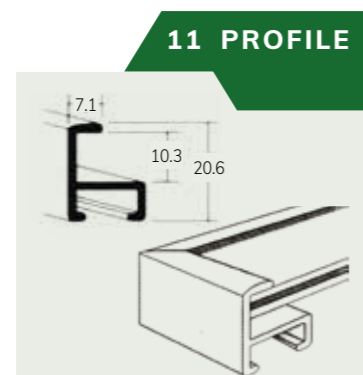

Aluminium mouldings

POLISHED

Available style

	01 Polished Gold	04 / 11 / 15
	03 Polished Silver	04 / 11 / 15
	06 Contrast Grey	04 / 11 / 15
	16 Jet (Polished Black)	04 / 11 / 15
	18 Walnut	11 / 15

FROSTED

	02 Frosted Gold	04 / 11 / 15
	04 Frosted Silver	04 / 11 / 15
	08 Coppermatt	11 / 15
	10 Mist	11 / 15
	11 Champagne	04 / 11 / 15
	13 Frosted Sterling Blush	15
	19 Platin	04 / 11 / 15

PAINTED

Available style

	21 Black (Matt)	04 / 11 / 15
	22 Brown	11
	33 Red	04
	40 Navy	11
	56 Glossy White	04 / 11 / 15
	69 Cherry Red	15
	70 Midnight Blue	15
	82 Capri	15
	98 Ferrari	15
	101 Hawaii	04 / 15
	106 Blueberry	15
	118 Sunflower	15
	120 Mango	15

SOFT

Available style

	306 Soft Grey	11 / 15
	316 Soft Black	11
	317 Soft Antique Gold	11 / 15
	318 Soft Walnut	15
	327 Soft Mercury	11 / 15

SATINATO

	241 Ceanothus Blue	15

PEARL

	284 Pearl Silver	15
	285 Pearl Gold	15

Chop service

Wessex Fine Art offers a full chop service on aluminium frames and the Wessex range of wooden mouldings, including a routing service for hardwood mouldings if required.

Simply order online using the form and follow the links to Wessex Fine Art at wessexpictures.com