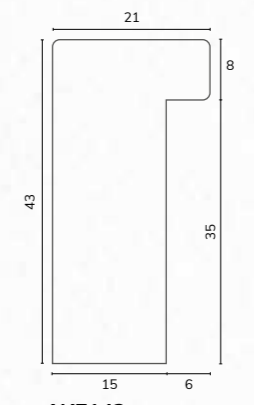

M01965 2" Flat painted black

M01965

WF065 7/8" Painted black bullnose

WF065

WF142 7/8" Flat painted black deep rebate

WF142

M01949

M01949 1" Painted black box / 1 1/2" Rebate