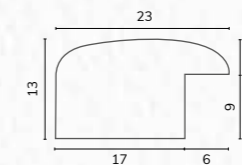

B1841 1 1/8" Smooth jade bullnose

D3770 1 5/8" Flat rough timber dark teal

A222

B1737

C2130 1/2" Dark blue gloss cushion

C2132 1/2" Blue gloss cushion

C2110 7/8" Dark blue cushion

C2130
C2132