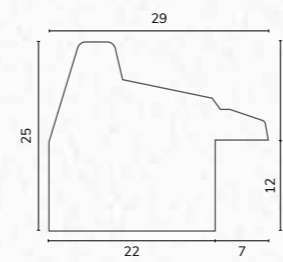

M03694 1" Cream flat raised back with lip