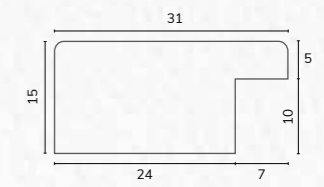

E4554 1 1/2" Green bevel heavy distressing