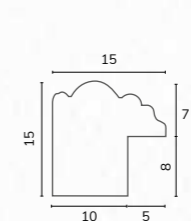

A023

M01616