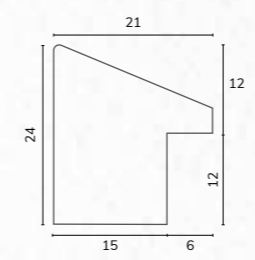

NEW G6122 1 3/8" Bright stepped pewter scoop