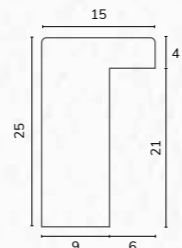

NEW C2367 3/4" Fluted dark grey scoop deep rebate

M02414