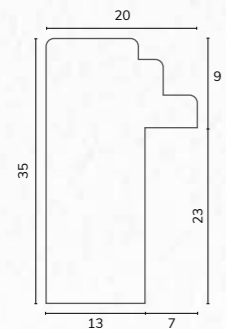

E4564 3/4" Washed dark grey deep rebate stepped gold edge

E4564