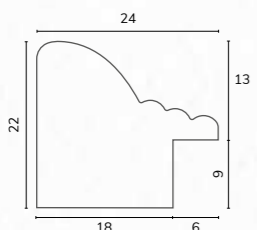

C2490
C2492
C2493
C2494

B1501

C2324

B1320

A016

B1187

B1212

C2203

C2050

B1038