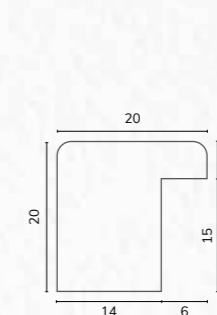

D3781 1 1/8" Green scoop rubbed edges

B1915