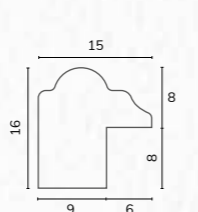

D3806

C2040 1" Dark ridged wood cushion

B1057

B1176

D3806 1 1/2" Flat walnut effect veneer deep

C2788 1 1/8" Washed brown scoop

B1036

B1018