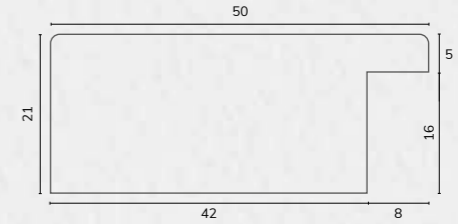

ONLINE

M01966 2" Flat painted white

M01966

WF064 7/8" Painted white bullnose slip

WF064

WF141 7/8" Flat painted white deep rebate

WF141

M01947