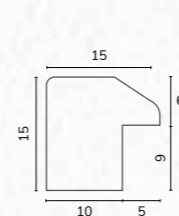

B1841 1 1/8" Smooth jade bullnose

D3770 1 5/8" Flat rough timber dark teal

A222

B1737

C2130 1/2" Dark blue gloss cushion

C2132 1/2" Blue gloss cushion

C2110 7/8" Dark blue cushion

C2130
C2132