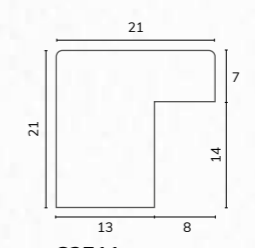

NEW G6122 1 3/8" Bright stepped pewter scoop