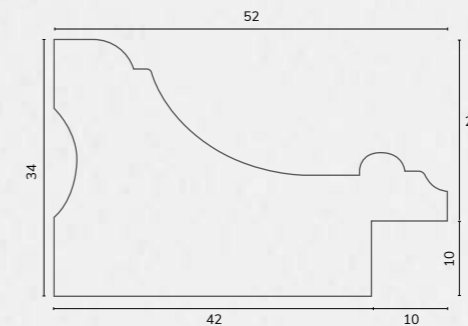

M02640

B1901 3/4" White square limed

B1901

B1978 2" Flat white raised sight edge

B1978

C2360 27/8" White float slip with rebate

C2360

B1984 2 5/8" White slip with rebate