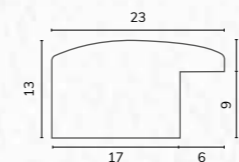

F5272 1 1/2" Flat distressed silver leaf