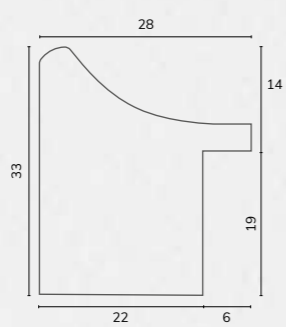

B1868 3/4" Bevel distressed white

F5291

E4565

E4565 3/4" White washed deep gold edge

D3780 1 1/8" White scoop rubbed edges

B1679 5/8" Bevelled white

A172 5/8" Limed cushion

D3780