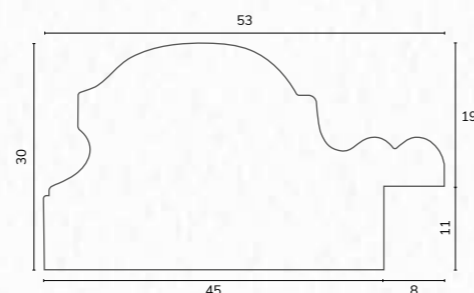

B1276

C2548 1 1/4" Mahogany dome gold edge

C2548

D3260 1 5/8" Deep wood reverse gold edge

D3260

F5012 2 1/8" Brown dome gold lines

F5012

C2495 5/8" Tan lined 2 gold lines