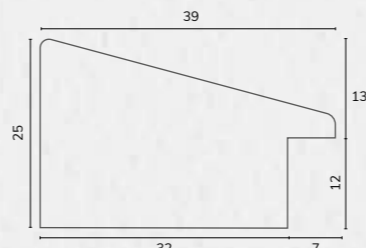

E4553 1 3/8" White bevel heavy distressing