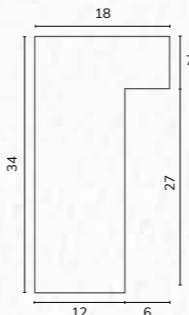

B1852
B1854