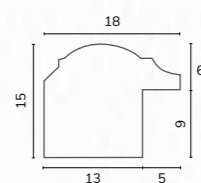

M03500 7/8" Metallic silver cushion

M03512 1/2" Metallic silver cushion