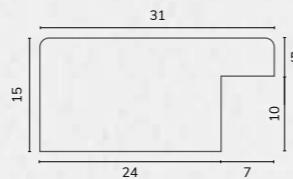

B1879 1 3/8" White / gold reverse gold line

B1880 1 3/8" White / silver reverse pewter line

B1863 1" Distressed ornate white scoop

C2327 3/4" Flat white hessian texture

B1863

C2327

B1865 3/4" Flat distressed white