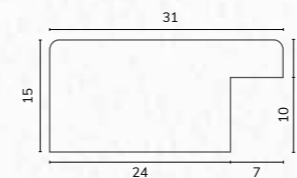

C2212 2" Grey stepped scoop

C2212

M04656

NEW M04656 3/4" Stepped grey natural back

B1866

B1866 1 1/4" Flat distressed grey

D3771

D3771 1 5/8" Flat rough timber grey