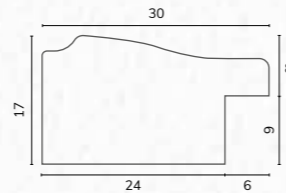

C2790

E4563 3/4" Washed light green deep rebate stepped gold edge

C2325 3/4" Flat green hessian texture