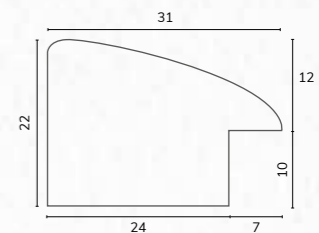

C2026 | C2028 | C2030