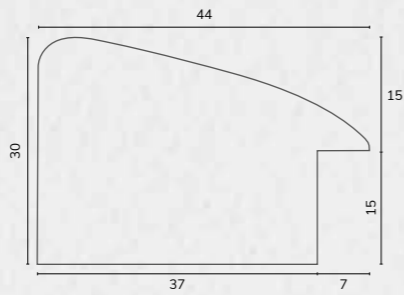

B1979

D3731