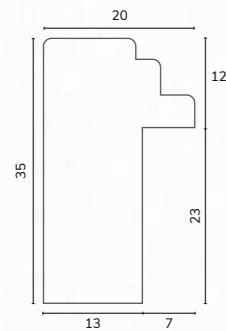

C2106 7/8" Green cushion

B1337

C2790

B1337 5/8" Green reverse gold edges

B1676

C2790 1 1/8" Washed green scoop

B1676 5/8" Bevelled green

E4563