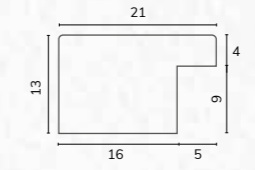

M03517 1/2" Metallic dark grey cushion

M03505 7/8" Metallic dark grey cushion

M03505

G6122

NEW G6122 1 3/8" Bright stepped pewter scoop

C2751 3/4" Burnished silver leaf effect

C2751

M04386 7/8" Square brushed pewter