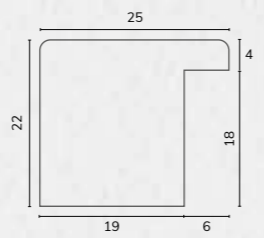

C2133

B1616