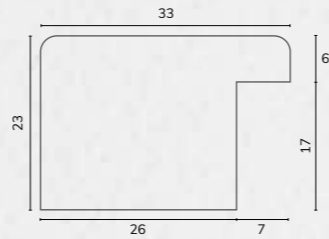

C2953 1 3/8" Flat white heavy grain

C2953