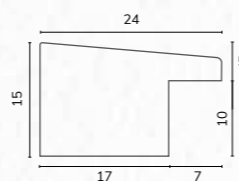

C2192 1" Bevelled distressed pewter

C2192