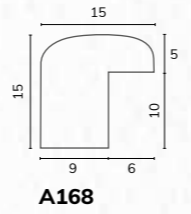

A168 5/8" Limed orange cushion

B1673 5/8" Bevelled orange

B1906 3/4" Square limed orange

C2789 1 1/8" Washed ivory scoop