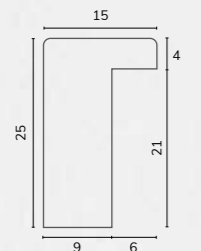

M02690 L shape painted off white 30mm deep

M02789 L shape painted off white 40mm deep

M02640 2" Painted off white scoop

WF180

WF190

WF180 3/4" Flat painted off white

WF190 1 1/8" Flat painted off white

M02410