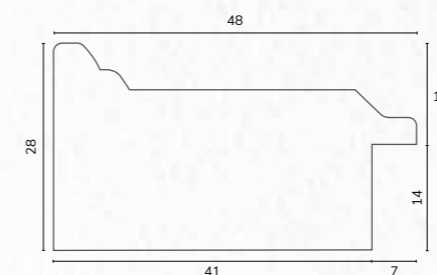

D3800 1 1/2" Washed light grey pine scoop

C2993 1 1/2" Hand distressed grey scoop

A218 1/2" Smooth light grey bullnose

B1837 1 1/8" Smooth light grey bullnose

A101 1/2" Grey cushion

B1145 7/8" Grey cushion