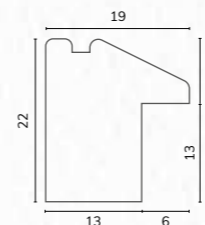

E4561 3/4" Washed light blue deep rebate stepped gold edge

B1872