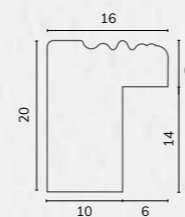

NEW D3813 1 1/4" Ornate white

B1041 3/4" Natural with white bevelled face

NEW C2364 3/4" Fluted white scoop deep rebate

B1941 5/8" White ornate edge

F5287

G6126

B1041

D3813