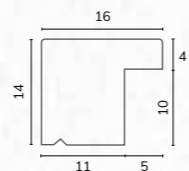

Aluminium wrapped mouldings