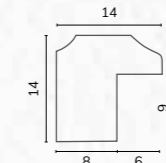

E4563 3/4" Washed light green deep rebate stepped gold edge

C2325 3/4" Flat green hessian texture