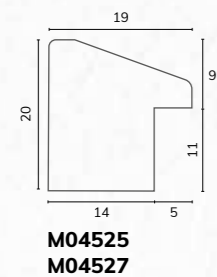

A123

B1521

A123 3/4" Flat light brown pine

B1521 1 1/4" Flat light brown pine

D3804

M04525
M04527

M04530
M04532

M04527 3/4" Lamed teak bevel