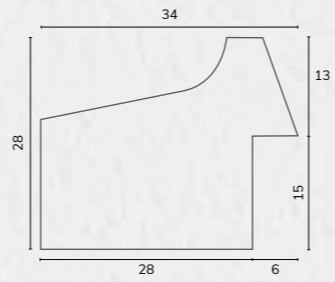

D3765 1 1/2" Distressed white scoop ornate edge

B1878
B1879
B1880