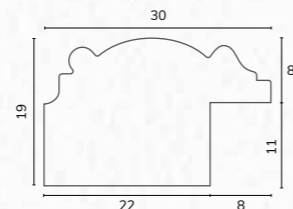

B1276

C2548 1 1/4" Mahogany dome gold edge

C2548

D3260 1 5/8" Deep wood reverse gold edge

D3260

F5012 2 1/8" Brown dome gold lines

F5012

C2495 5/8" Tan lined 2 gold lines