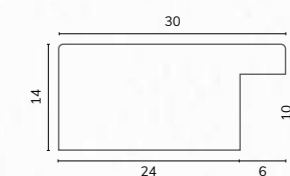

E4055 1 1/8" Flat gloss veneer

E4055