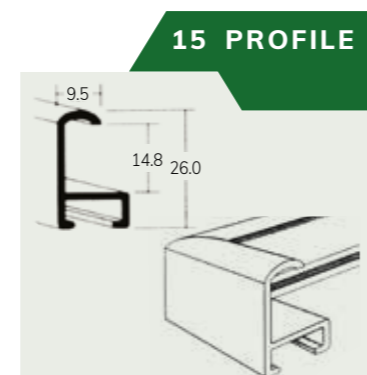

Aluminium mouldings

POLISHED

Available style

	01 Polished Gold	04 / 11 / 15
	03 Polished Silver	04 / 11 / 15
	06 Contrast Grey	04 / 11 / 15
	16 Jet (Polished Black)	04 / 11 / 15
	18 Walnut	11 / 15

FROSTED

	02 Frosted Gold	04 / 11 / 15
	04 Frosted Silver	04 / 11 / 15
	08 Coppermatt	11 / 15
	10 Mist	11 / 15
	11 Champagne	04 / 11 / 15
	13 Frosted Sterling Blush	15
	19 Platin	04 / 11 / 15

PAINTED

Available style

	21 Black (Matt)	04 / 11 / 15
	22 Brown	11
	33 Red	04
	40 Navy	11
	56 Glossy White	04 / 11 / 15
	69 Cherry Red	15
	70 Midnight Blue	15
	82 Capri	15
	98 Ferrari	15
	101 Hawaii	04 / 15
	106 Blueberry	15
	118 Sunflower	15
	120 Mango	15

SOFT

Available style

	306 Soft Grey	11 / 15
	316 Soft Black	11
	317 Soft Antique Gold	11 / 15
	318 Soft Walnut	15
	327 Soft Mercury	11 / 15

SATINATO

	241 Ceanothus Blue	15

PEARL

	284 Pearl Silver	15
	285 Pearl Gold	15

Chop service

Wessex Fine Art offers a full chop service on aluminium frames and the Wessex range of wooden mouldings, including a routing service for hardwood mouldings if required.

Simply order online using the form and follow the links to Wessex Fine Art at wessexpictures.com