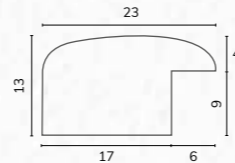

C2239

NEW M04652 3/4" Stepped green natural back

B1969 3/4" Green with black edges deep rebate

C2239 L shape green 25mm deep

C2239 3/4" L shape green 25mm deep

C2129 1/2" Green gloss cushion

C2129

C2106