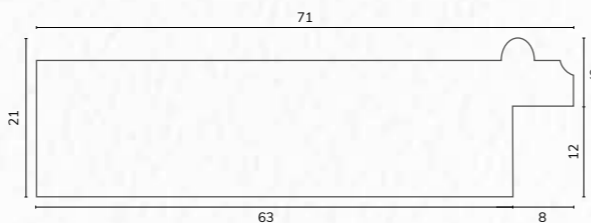

Obeche

PW129

PW13 1" Flat obeche with lip