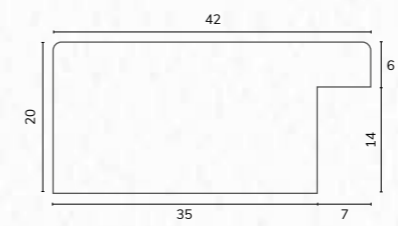

M04528 1 1/2" Lined charcoal bevel

M04523 3/4" Lined charcoal bevel

NEW B1016 1 1/8" Ribbed lined charcoal

A268