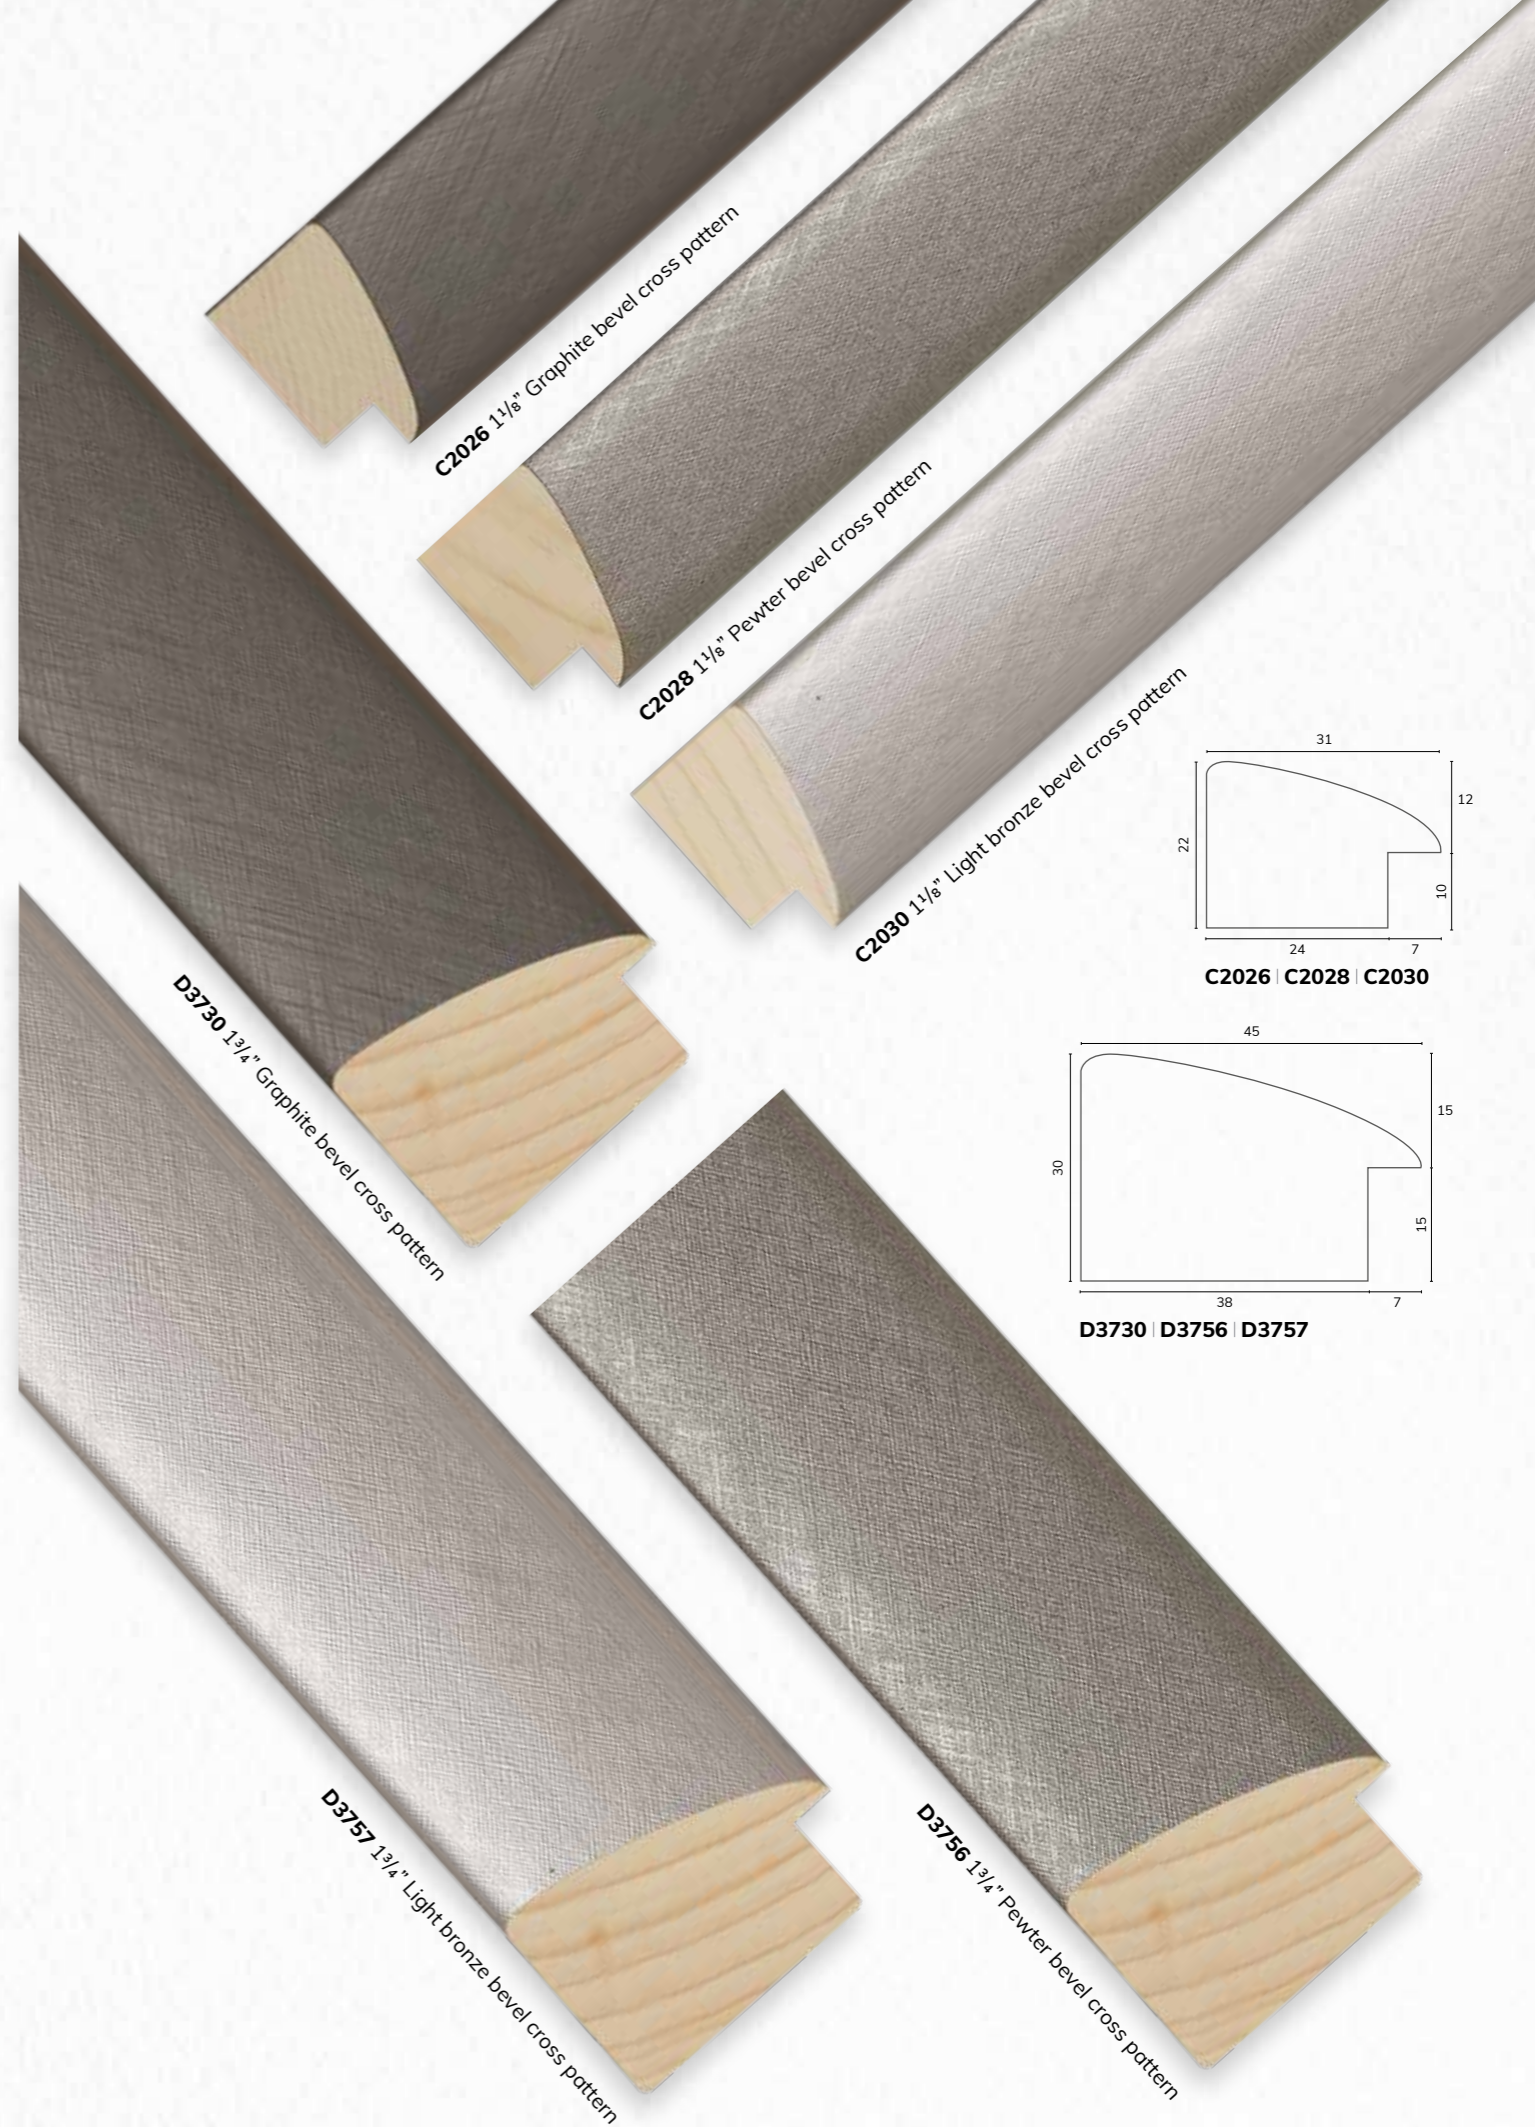

D3797 1 3/4" Flat silver raised sight edge

D3797

B1976

C2026 | C2028 | C2030

D3730 | D3756 | D3757

Aluminium wrapped mouldings

B1025 5/8" Satin silver aluminium

B1025