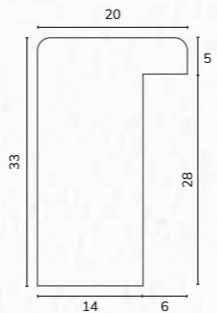

B1036 3/4" Wood dome

B1919