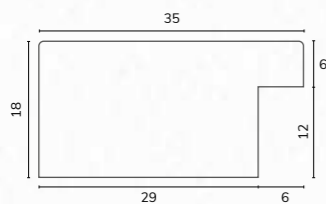

NEW C2518 1 7/8" Brown flat raised back with lip