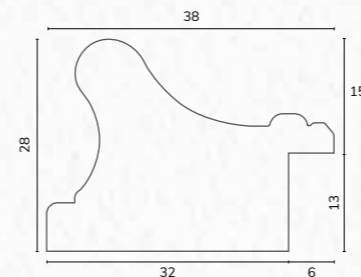

M02707 2" Flat painted truffle

M02707

M02644 2" Painted truffle scoop

M02644

M02694 L shape painted truffle 30mm deep

M02694

D3799
D3802

D3799 1 1/2" Washed dark brown pine scoop