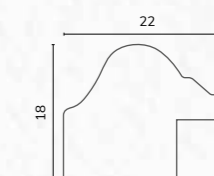

C2490
C2492
C2493
C2494

B1501

C2324

B1320

A016

B1187

B1212

C2203

C2050

B1038