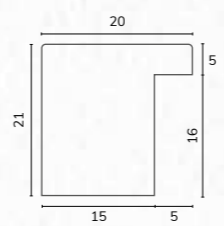

M04528 1 1/2" Lined charcoal bevel

M04523 3/4" Lined charcoal bevel

NEW B1016 1 1/8" Ribbed lined charcoal

M04650