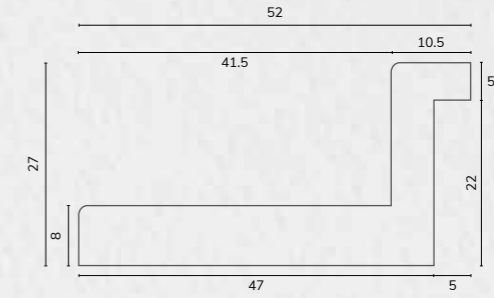

M02640

B1901 3/4" White square limed

B1901

B1978 2" Flat white raised sight edge

B1978

C2360 27/8" White float slip with rebate

C2360

B1984 2 5/8" White slip with rebate