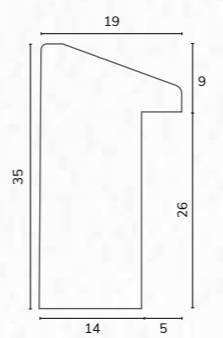

C2212

B1850 3/4" Lined charcoal bevel deep rebate