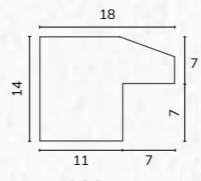

B1028 5/8" Bevelled linen slip placed inside WF529 1 1/2" flat deep black frame