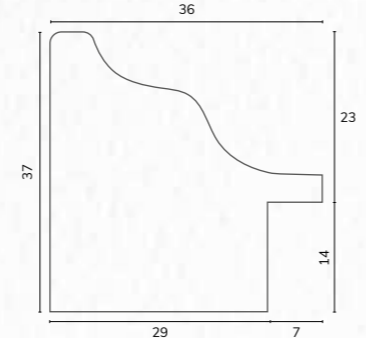

M03517 1/2" Metallic dark grey cushion

M03505 7/8" Metallic dark grey cushion

M03505

G6122

NEW G6122 1 3/8" Bright stepped pewter scoop

C2751 3/4" Burnished silver leaf effect

C2751

M04386 7/8" Square brushed pewter