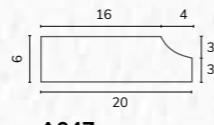

B1029

C2041 1 1/4" Linen slip gold sight

C2041

A046

A047

B1231

A046 5/8" Gold slip

A047 3/4" Gold slip