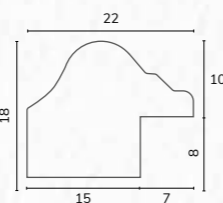

D3806

C2040 1" Dark ridged wood cushion

B1057

B1176

D3806 1 1/2" Flat walnut effect veneer deep

C2788 1 1/8" Washed brown scoop

B1036

B1018