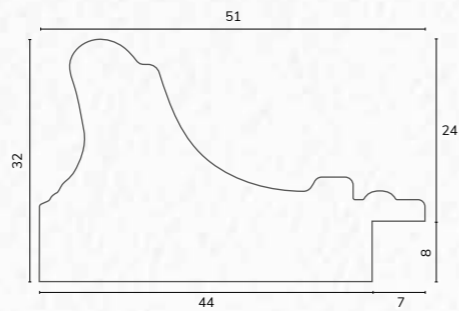

E4432 1 1/2" Distressed green / gold stepped lip

C2780
C2782

E4430
E4432

D3130 2" Gold scoop

D3132 2" Antique gold scoop black panel

D3130
D3132

E4019 2" Gold scoop grey lines dotted edge

F5029 2" Louis grey line