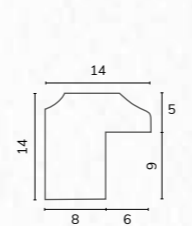

M04528 1 1/2" Lined charcoal bevel

M04523 3/4" Lined charcoal bevel

NEW B1016 1 1/8" Ribbed lined charcoal

B1504