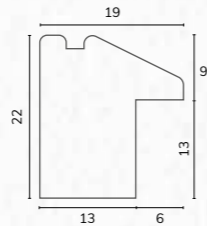

A140 3/8" Flat black silver edges

B1553 1" Flat black silver edges

ORDER

ONLINE

C2216 5/8" Black reverse gold sight

C2216

B1864

B1869 3/4" Bevel washed black