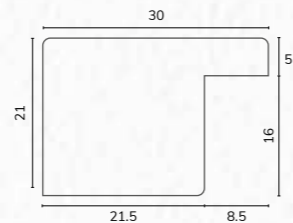

M02411

M02411 1/2" Deep rebate painted black

M02401

M02401 3/4" Square painted black

M01961

M01961 1 1/4" Flat painted black

M02641 2" Painted black scoop

M02641