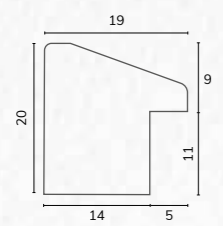

M04528 1 1/2" Lined charcoal bevel

M04523 3/4" Lined charcoal bevel

NEW B1016 1 1/8" Ribbed lined charcoal