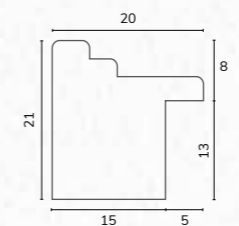

M04528 1 1/2" Lined charcoal bevel

M04523 3/4" Lined charcoal bevel

NEW B1016 1 1/8" Ribbed lined charcoal