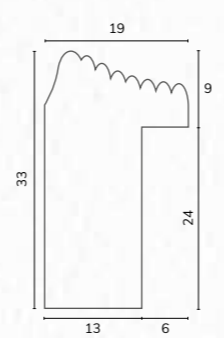

B1850 3/4" Lined charcoal bevel deep rebate