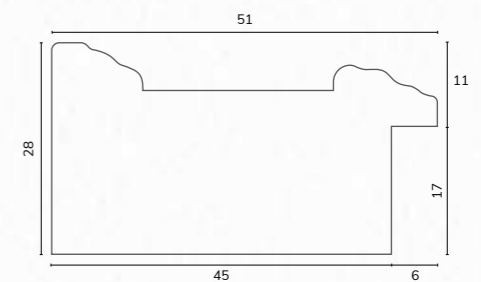

E4432 1 1/2" Distressed green / gold stepped lip

C2780
C2782

E4430
E4432

D3130 2" Gold scoop

D3132 2" Antique gold scoop black panel

D3130
D3132

E4019 2" Gold scoop grey lines dotted edge

F5029 2" Louis grey line