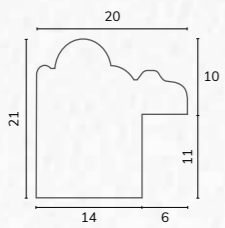

B1778

B1889

B1826

B1826 1 1/2" Flat dark walnut veneer

C2319

C2319 L shape dark walnut veneer 22 & 27mm rebate
Veneer is all around so can be used both ways

D3808 1 5/8" Dark brown scoop

D3808