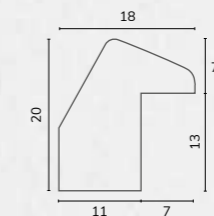

NEW D3813 1 1/4" Ornate white

B1041 3/4" Natural with white bevelled face

NEW C2364 3/4" Fluted white scoop deep rebate

B1941 5/8" White ornate edge

F5287

G6126

B1041

D3813