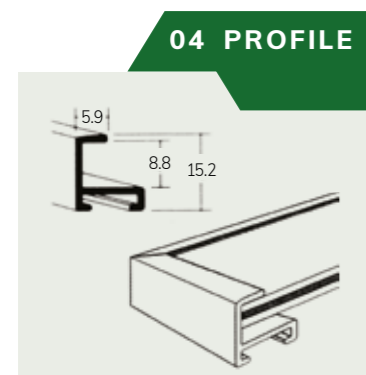

Aluminium mouldings

POLISHED

Available style

	01 Polished Gold	04 / 11 / 15
	03 Polished Silver	04 / 11 / 15
	06 Contrast Grey	04 / 11 / 15
	16 Jet (Polished Black)	04 / 11 / 15
	18 Walnut	11 / 15

FROSTED

	02 Frosted Gold	04 / 11 / 15
	04 Frosted Silver	04 / 11 / 15
	08 Coppermatt	11 / 15
	10 Mist	11 / 15
	11 Champagne	04 / 11 / 15
	13 Frosted Sterling Blush	15
	19 Platin	04 / 11 / 15

PAINTED

Available style

	21 Black (Matt)	04 / 11 / 15
	22 Brown	11
	33 Red	04
	40 Navy	11
	56 Glossy White	04 / 11 / 15
	69 Cherry Red	15
	70 Midnight Blue	15
	82 Capri	15
	98 Ferrari	15
	101 Hawaii	04 / 15
	106 Blueberry	15
	118 Sunflower	15
	120 Mango	15

SOFT

Available style

	306 Soft Grey	11 / 15
	316 Soft Black	11
	317 Soft Antique Gold	11 / 15
	318 Soft Walnut	15
	327 Soft Mercury	11 / 15

SATINATO

	241 Ceanothus Blue	15

PEARL

	284 Pearl Silver	15
	285 Pearl Gold	15

Chop service

Wessex Fine Art offers a full chop service on aluminium frames and the Wessex range of wooden mouldings, including a routing service for hardwood mouldings if required.

Simply order online using the form and follow the links to Wessex Fine Art at wessexpictures.com