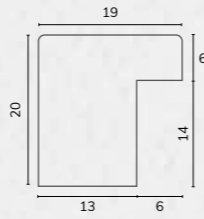

M02640

B1901 3/4" White square limed

B1901

B1978 2" Flat white raised sight edge

B1978

C2360 27/8" White float slip with rebate

C2360

B1984 2 5/8" White slip with rebate