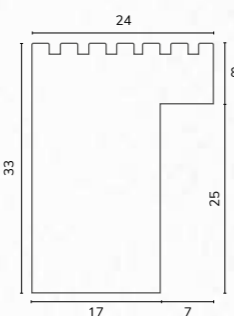

C2066

B1057 5/8" Mahogany worm

A271
A272

NEW B1018 1 1/8" Ribbed limed walnut

B1176 1 1/4" Mahogany worm cushion

NEW C2066 7/8" Ribbed limed walnut

B1036 3/4" Wood dome

A271 3/4" Square medium brown wood effect