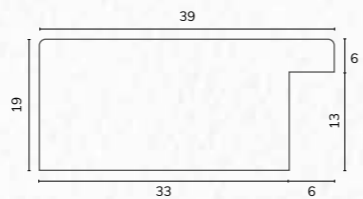

D3773 1 5/8" Flat rough timber pale blue