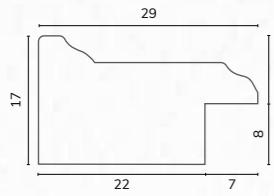

M03691 1" Duck egg flat raised back with lip

M03691