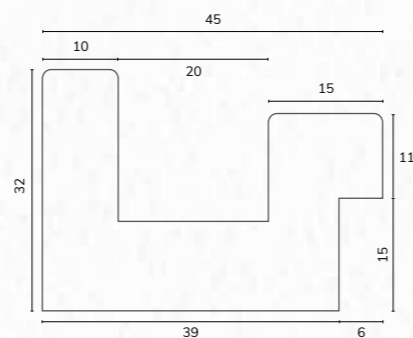

C2361 27/8" Black float slip with rebate

C2361

M02790 L Shape Painted Black 40mm Deep

M02790

B1981 1 3/4" Black tray moulding

B1981

F5289 2 7/8" Black tray moulding

F5289