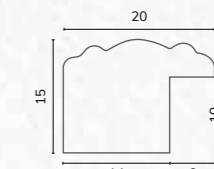

C2490
C2492
C2493
C2494

B1501

C2324

B1320

A016

B1187

B1212

C2203

C2050

B1038