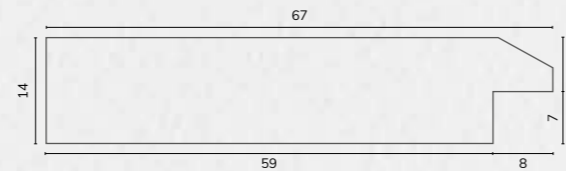

B1901 3/4" White square limed

B1984