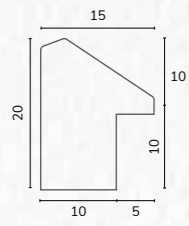

A099 1/2" Blue cushion

B1143 7/8" Blue cushion