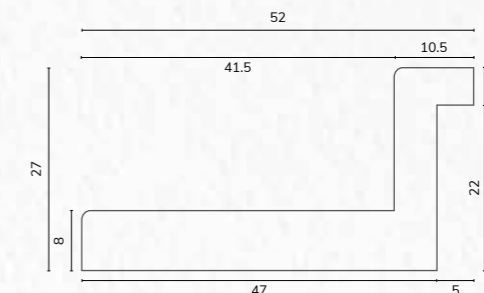

D3511

D3511 1 3/8" Flat black grain deep rebate

M02698 L Shape Painted Black 20mm Deep

M02698

B1980 2" Flat black raised sight edge

B1980

M02691 L Shape Painted Black 30mm Deep

M02691