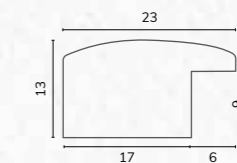

B1974 3/4" Angular white / silver edge