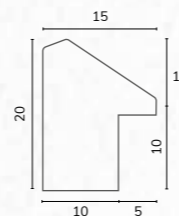

B1841 1 1/8" Smooth jade bullnose

D3770 1 5/8" Flat rough timber dark teal

A222

B1737

C2130 1/2" Dark blue gloss cushion

C2132 1/2" Blue gloss cushion

C2110 7/8" Dark blue cushion

C2130
C2132