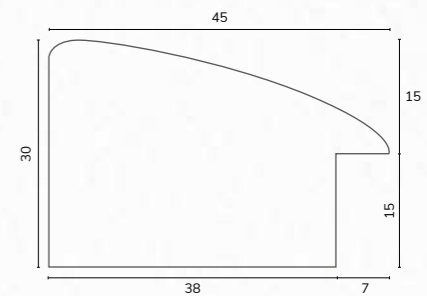

D3797 1 3/4" Flat silver raised sight edge

D3797

B1976

C2026 | C2028 | C2030

D3730 | D3756 | D3757

Aluminium wrapped mouldings

B1025 5/8" Satin silver aluminium

B1025