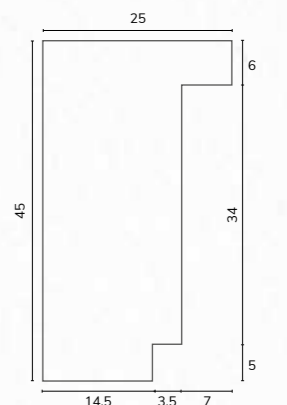

M01965 2" Flat painted black

M01965

WF065 7/8" Painted black bullnose

WF065

WF142 7/8" Flat painted black deep rebate

WF142

M01949

M01949 1" Painted black box / 1 1/2" Rebate