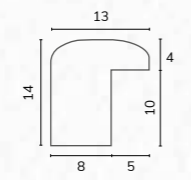

M03517

NEW G6122 1 3/8" Bright stepped pewter scoop