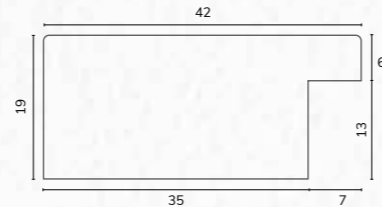

D3770 1 5/8" Flat rough timber dark teal