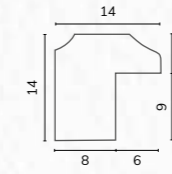

B1904

B1505