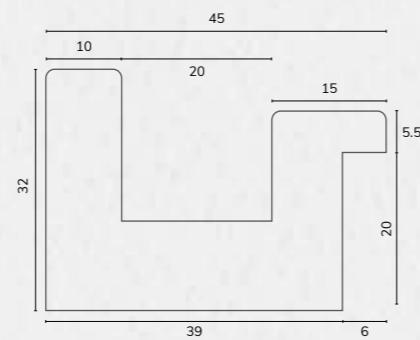

B1901 3/4" White square limed