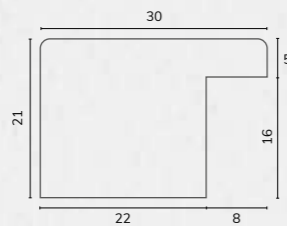

M02690 L shape painted off white 30mm deep

M02789 L shape painted off white 40mm deep

M02640 2" Painted off white scoop

WF180

WF190

WF180 3/4" Flat painted off white

WF190 1 1/8" Flat painted off white

M02410