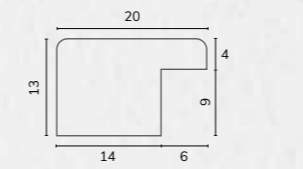

M03569 3/4" White grain / deep rebate