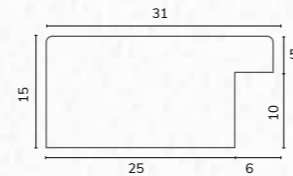

B1864

B1867