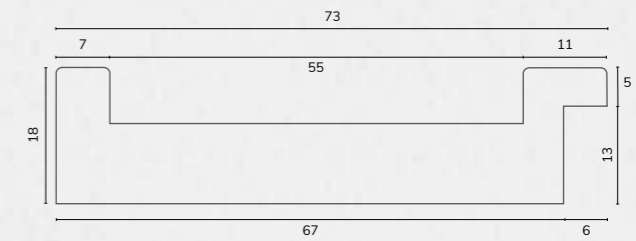

M02640

B1901 3/4" White square limed

B1901

B1978 2" Flat white raised sight edge

B1978

C2360 27/8" White float slip with rebate

C2360

B1984 2 5/8" White slip with rebate