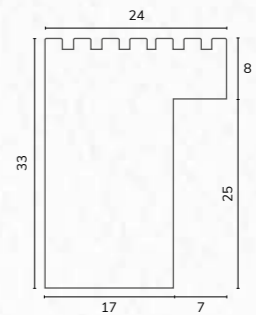

D3784 1 1/8" Light blue scoop rubbed edges

C2064

M04528 1 1/2" Lined charcoal bevel

M04523 3/4" Lined charcoal bevel

NEW B1016 1 1/8" Ribbed lined charcoal