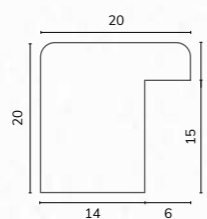

B1718 1 1/2" Black stepped scoop silver edge

B1911