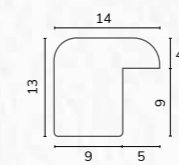

B1841 1 1/8" Smooth jade bullnose

D3770 1 5/8" Flat rough timber dark teal

A222

B1737

C2130 1/2" Dark blue gloss cushion

C2132 1/2" Blue gloss cushion

C2110 7/8" Dark blue cushion

C2130
C2132