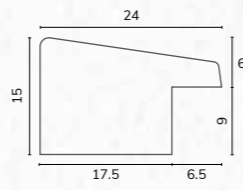

B1155 1/2" Sloped back / gold sight

B1155

B1760

B1760 1" Black bevel silver lip

C2194

D3703

C2194 1" Bevelled distressed black / silver

D3703 1 3/8" Bevelled distressed black / silver