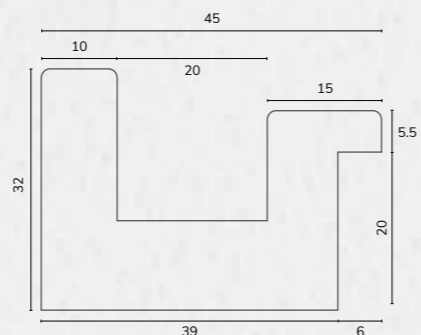

M04529

M04529 1 1/2" Limed ivory bevel

B1983 1 3/4" Off white tray moulding

B1983

B1982 2" Flat off white raised sight edge

B1982

C2362 2 7/8" Off white float slip with rebate

C2362