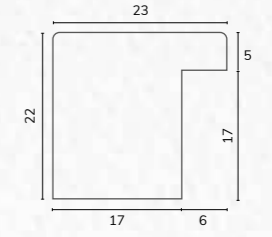

M03517 1/2" Metallic dark grey cushion

M03505 7/8" Metallic dark grey cushion

M03505

G6122

NEW G6122 1 3/8" Bright stepped pewter scoop

C2751 3/4" Burnished silver leaf effect

C2751

M04386 7/8" Square brushed pewter