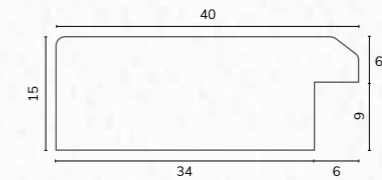

NEW M04653 3/4" Stepped light brown natural back

B1545 5/8" Flat polished ramon

B1392 1 3/4" Flat antique pine

WF230

WF232

M04653

B1545

B1392