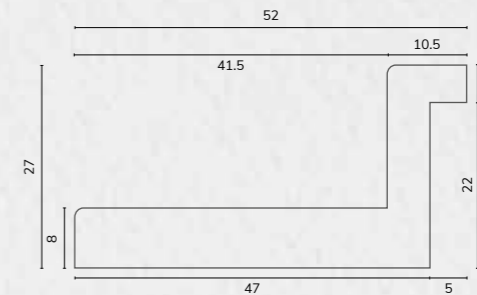

M04529

M04529 1 1/2" Limed ivory bevel

B1983 1 3/4" Off white tray moulding

B1983

B1982 2" Flat off white raised sight edge

B1982

C2362 2 7/8" Off white float slip with rebate

C2362