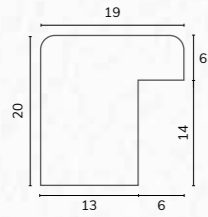

B1735
B1739