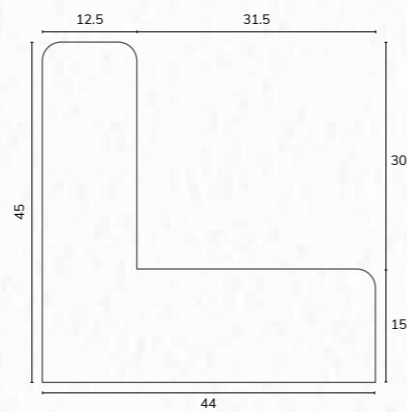

WF237 2" Flat matt black

B1835 1 1/8" Smooth black bullnose

A216 1/2" Smooth black bullnose

C2003

C2003 L Shape Thin Black 25mm Deep

C2903 L Shape Black 25mm Deep

E4397 L Shape Black 30mm Deep

E4397